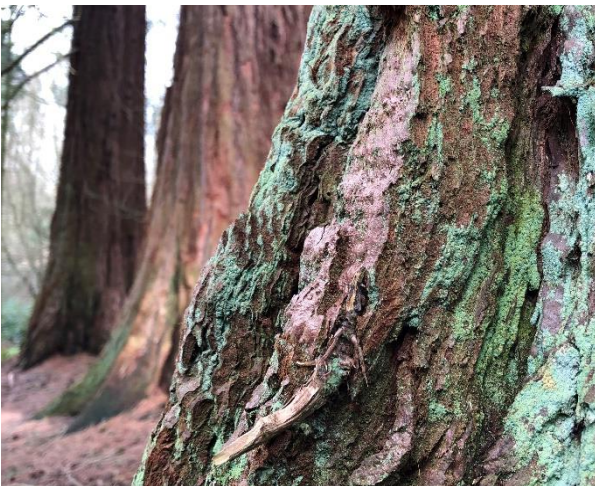

Agenda Spring 2023

WE ARE PLEASED TO MEET YOU AT THE FEET OF THE TREES!

ACTIVITIES ABOUT TREES

Tree Walks - Meeting with trees in town

We guide you through Brussels, its parks, streets and woods to discover its most beautiful trees. We reveal their secrets to you. Duration: 2h. Price: 15 € (or 20-25 € to support the voluntary work to develop our platform, its contents and activities)

Info and bookings

ACTIVITIES AT THE HEART OF THE FOREST

The Sonian Forest, Brussels's healer

Shinrin Yoku forest bathing (Japanese sylvotherapy) with a certified guide. Discover the woods in a different way: in slow motion, with all your senses open (there are more than 10!). A break out of time to feel good, to reconnect with yourself, with nature/forest life and with other people. Duration: 3h